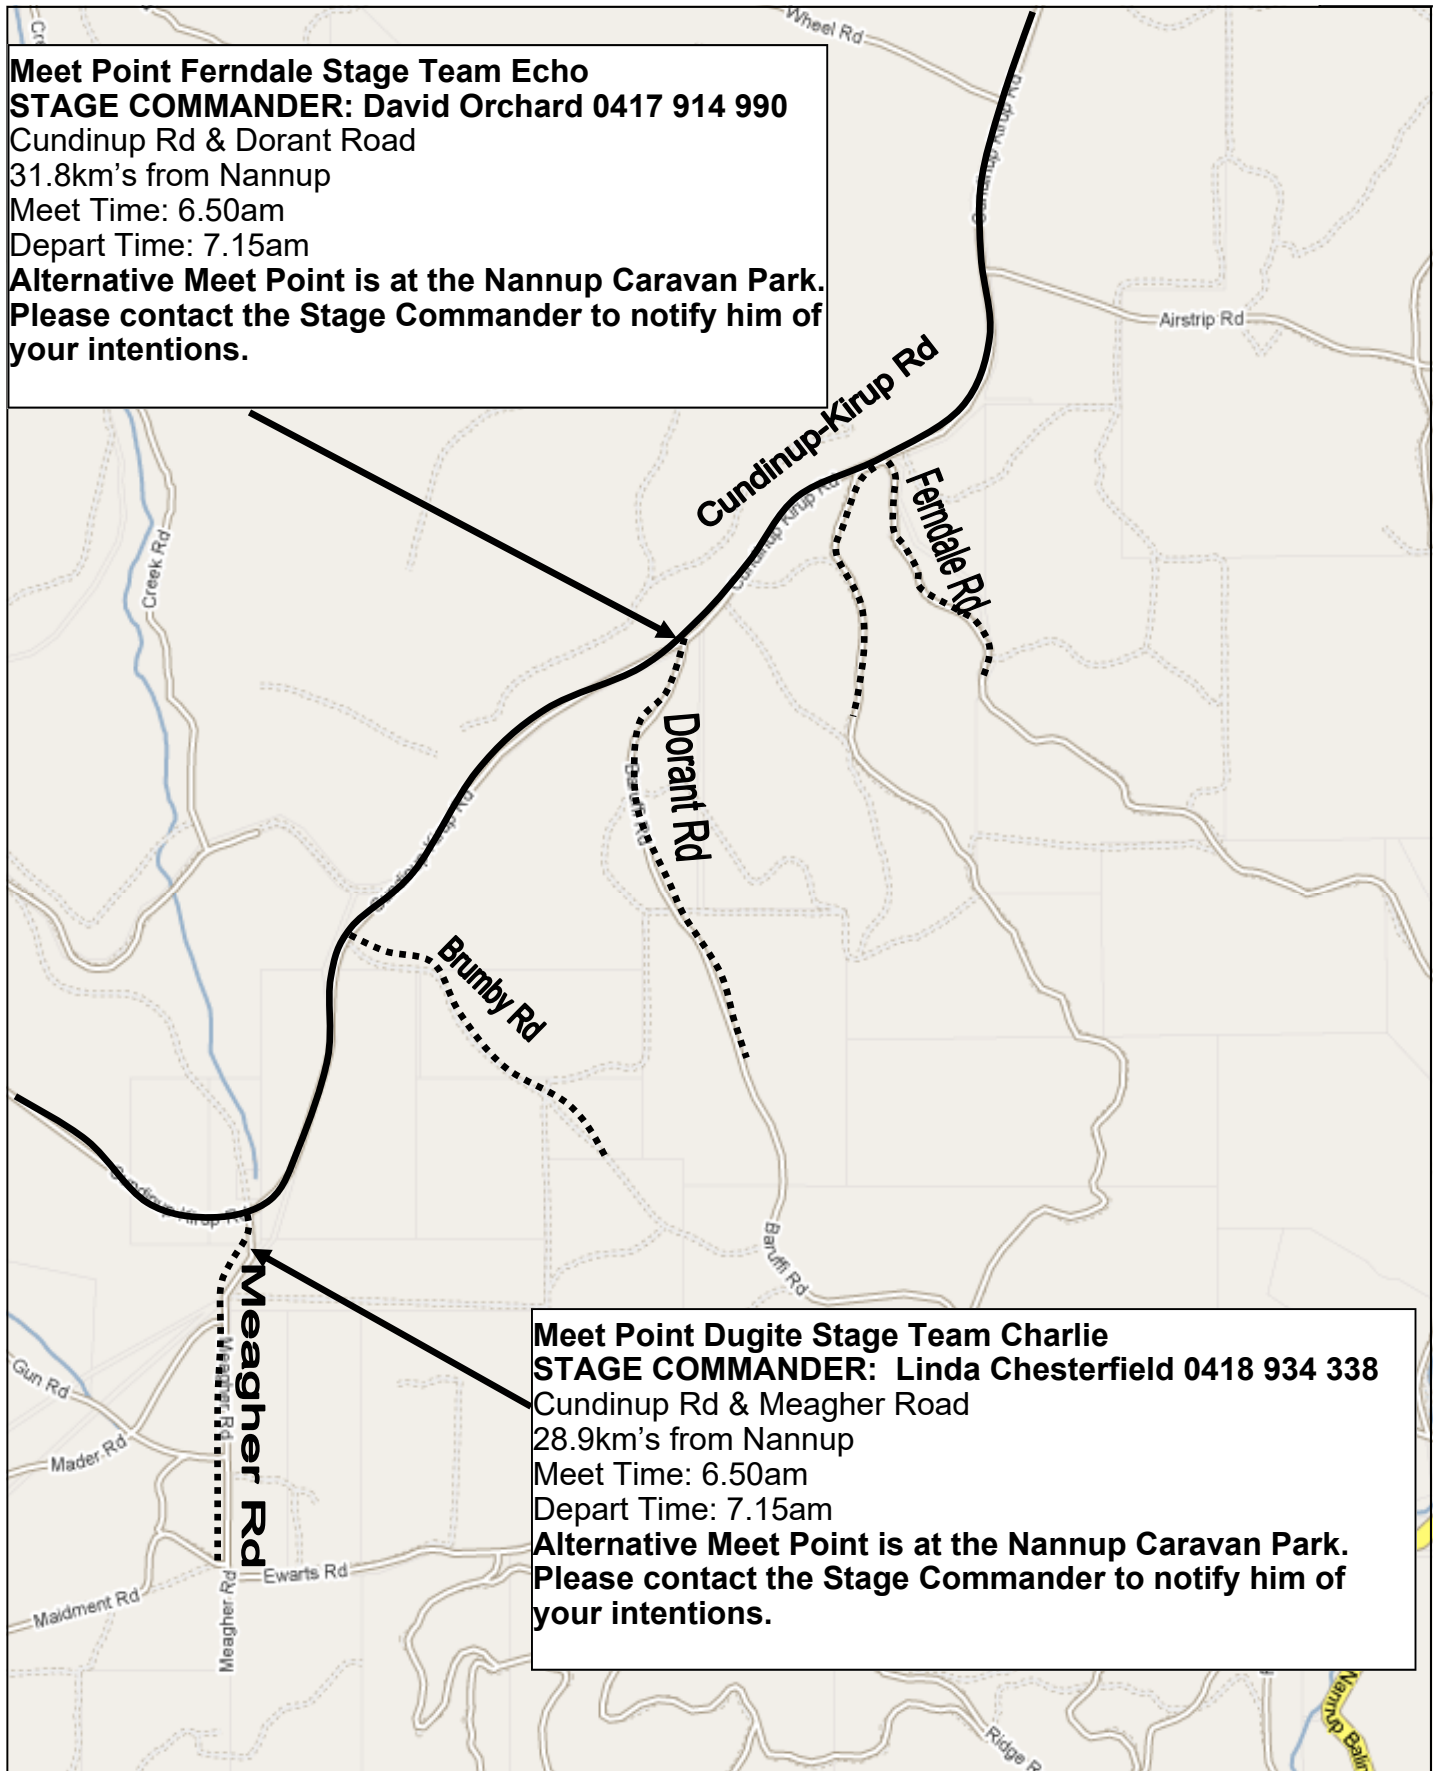

**Meet Point Ferndale Stage Team Echo**  
**STAGE COMMANDER: David Orchard 0417 914 990**  
Cundinup Rd & Dorant Road  
31.8km's from Nannup  
Meet Time: 6.50am  
Depart Time: 7.15am  
**Alternative Meet Point is at the Nannup Caravan Park.**  
**Please contact the Stage Commander to notify him of your intentions.**

**Meet Point Dugite Stage Team Charlie**  
**STAGE COMMANDER: Linda Chesterfield 0418 934 338**  
Cundinup Rd & Meagher Road  
28.9km's from Nannup  
Meet Time: 6.50am  
Depart Time: 7.15am  
**Alternative Meet Point is at the Nannup Caravan Park.**  
**Please contact the Stage Commander to notify him of your intentions.**

**Meet Point Ferndale Stage Team Echo**

Cundinup Rd & Dorant Road

31.8km's from Nannup

Meet Time: 6.50am

Depart Time: 7.15am

**3.1kms from  
Kirup to Cundinup Rd**

**11.5km's**

**8.7km's**

**2.8km's**

**8.8km's**

**13km'**

**Meet Point Dugite Stage Team Charlie**

Cundinup Rd & Meagher Road

28.9km's from Nannup

Meet Time: 6.50am

Depart Time: 7.15am