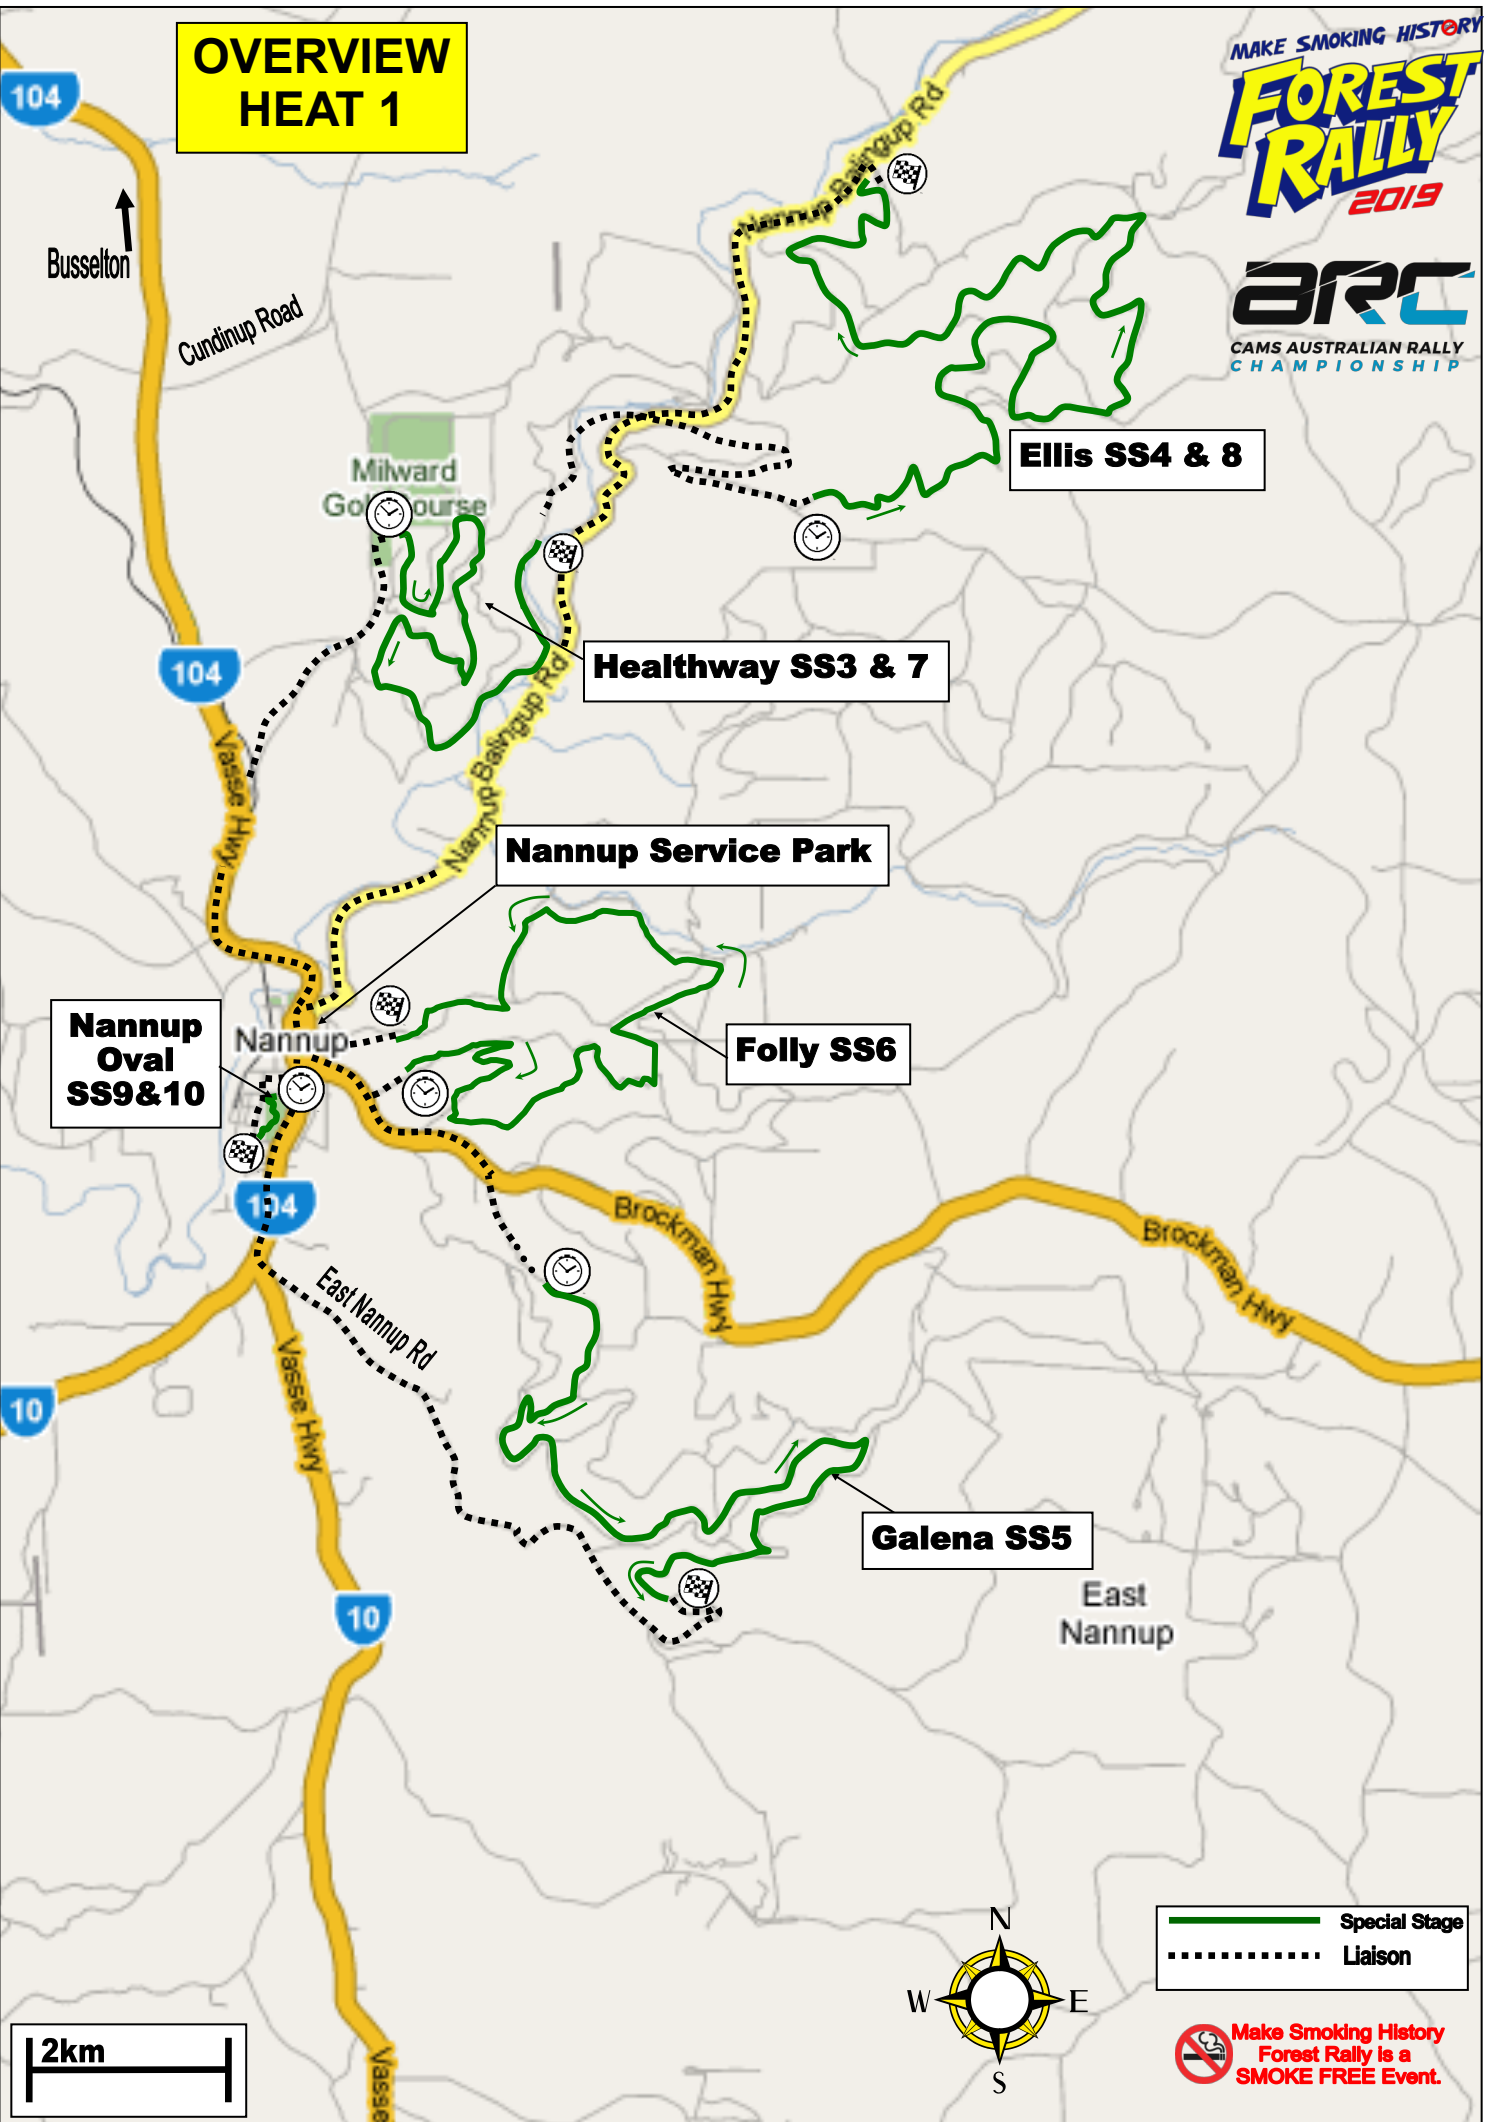

OVERVIEW HEAT 1

MAKE SMOKING HISTORY
FOREST RALLY
2019

ARC
CAMS AUSTRALIAN RALLY
CHAMPIONSHIP

Ellis SS4 & 8

Healthway SS3 & 7

Nannup Service Park

Nannup Oval SS9&10

Folly SS6

Galena SS5

— Special Stage
..... Liaison

2km

 **Make Smoking History**
Forest Rally is a
SMOKE FREE Event.

OVERVIEW HEAT 2

MAKE SMOKING HISTORY
FOREST RALLY
2019

ARC
CAMS AUSTRALIAN RALLY
CHAMPIONSHIP

Range SS15 & 18

Healthway Loop SS14 & 17

Nannup Service Park

Folly SS13

Brockman SS12 & 16

Galena SS19

— Special Stage
- - - - - Liaison

2km

Make Smoking History
Forest Rally is a
SMOKE FREE Event.