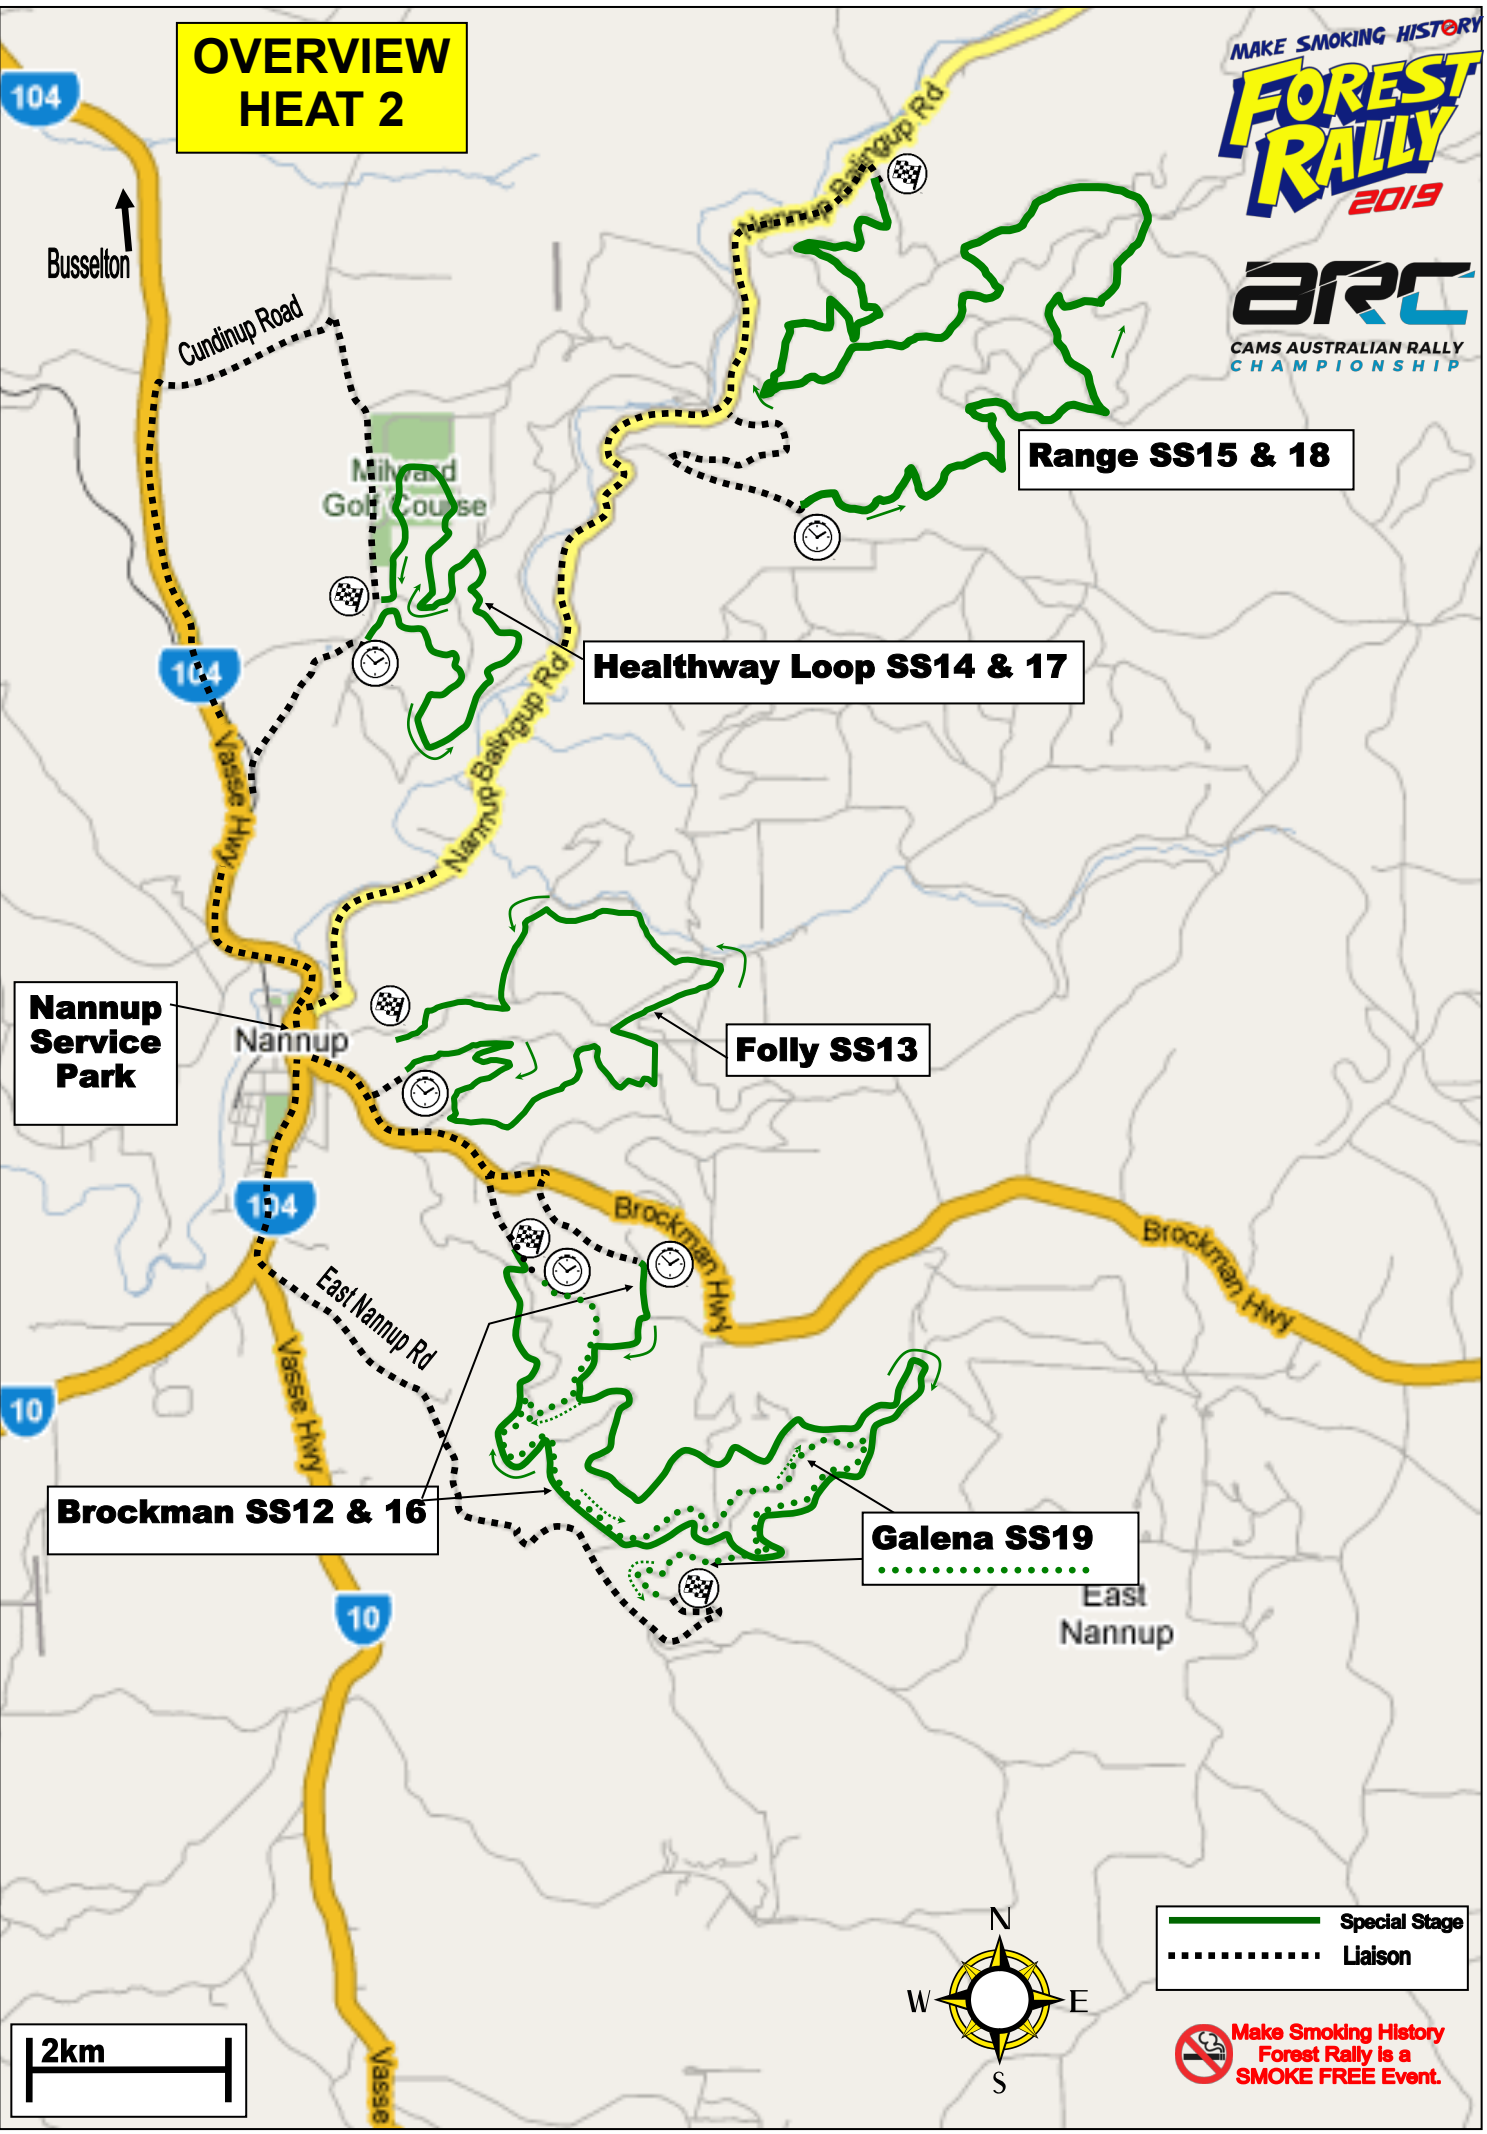

OVERVIEW HEAT 1

MAKE SMOKING HISTORY
FOREST RALLY
2019

ARC
CAMS AUSTRALIAN RALLY
CHAMPIONSHIP

Ellis SS4 & 8

Healthway SS3 & 7

Nannup Service Park

Nannup Oval SS9&10

Folly SS6

Galena SS5

— Special Stage
..... Liaison

2km

 **Make Smoking History**
Forest Rally is a
SMOKE FREE Event.

OVERVIEW HEAT 2

MAKE SMOKING HISTORY
FOREST RALLY
2019

ARC
CAMS AUSTRALIAN RALLY
CHAMPIONSHIP

Range SS15 & 18

Healthway Loop SS14 & 17

Nannup Service Park

Folly SS13

Brockman SS12 & 16

Galena SS19

— Special Stage
- - - - - Liaison

2km

Make Smoking History
Forest Rally is a
SMOKE FREE Event.